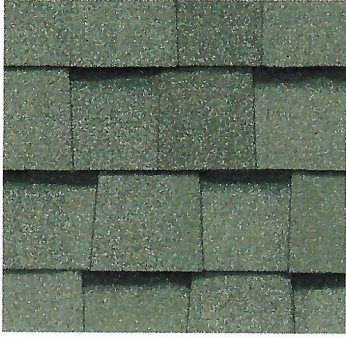

# LANDMARK® PRO COLOR PALETTE

Max Def Cobblestone Gray

Max Def Georgetown Gray

Max Def Colonial Slate

Max Def Weathered Wood

Max Def Driftwood

Max Def Prairie Wood

Max Def Pewter

Max Def Moiré Black

Max Def Espresso

Max Def Heather Blend

Max Def Shenandoah

Max Def Burnt Sienna

Max Def Resawn Shake

Max Def Coastal Blue

Max Def Red Oak

Max Def Evergreen

## Max Def Colors

Look deeper. With Max Def, a new dimension is added to shingles with a richer mixture of surface granules. You get a brighter, more vibrant, more dramatic appearance and depth of color. And the natural beauty of your roof shines through.