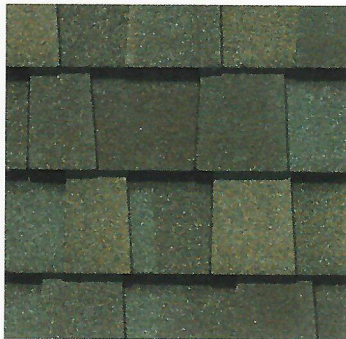

# LANDMARK® PRO COLOR PALETTE

Max Def Cobblestone Gray

Max Def Georgetown Gray

Max Def Colonial Slate

Max Def Weathered Wood

Max Def Driftwood

Max Def Prairie Wood

Max Def Pewter

Max Def Moiré Black

Max Def Espresso

Max Def Heather Blend

Max Def Shenandoah

Max Def Burnt Sienna

Max Def Resawn Shake

Max Def Coastal Blue

Max Def Red Oak

Max Def Evergreen

## Max Def Colors

Look deeper. With Max Def, a new dimension is added to shingles with a richer mixture of surface granules. You get a brighter, more vibrant, more dramatic appearance and depth of color. And the natural beauty of your roof shines through.