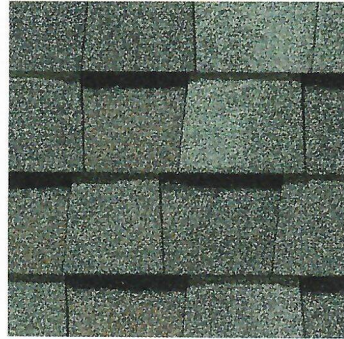

# LANDMARK® PRO COLOR PALETTE

Max Def Cobblestone Gray

Max Def Georgetown Gray

Max Def Colonial Slate

Max Def Weathered Wood

Max Def Driftwood

Max Def Prairie Wood

Max Def Pewter

Max Def Moiré Black

Max Def Espresso

Max Def Heather Blend

Max Def Shenandoah

Max Def Burnt Sienna

Max Def Resawn Shake

Max Def Coastal Blue

Max Def Red Oak

## Max Def Colors

Look deeper. With Max Def, a new dimension is added to shingles with a richer mixture of surface granules. You get a brighter, more vibrant, more dramatic appearance and depth of color. And the natural beauty of your roof shines through.