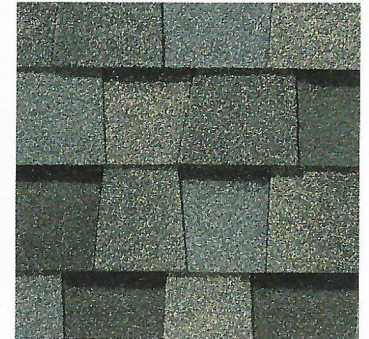

# LANDMARK® PRO COLOR PALETTE

Max Def Cobblestone Gray

Max Def Georgetown Gray

Max Def Colonial Slate

Max Def Weathered Wood

Max Def Driftwood

Max Def Prairie Wood

Max Def Pewter

Max Def Moiré Black

Max Def Espresso

Max Def Heather Blend

Max Def Shenandoah

Max Def Burnt Sienna

Max Def Resawn Shake

Max Def Coastal Blue

Max Def Red Oak

Max Def Evergreen

## Max Def Colors

Look deeper. With Max Def, a new dimension is added to shingles with a richer mixture of surface granules. You get a brighter, more vibrant, more dramatic appearance and depth of color. And the natural beauty of your roof shines through.